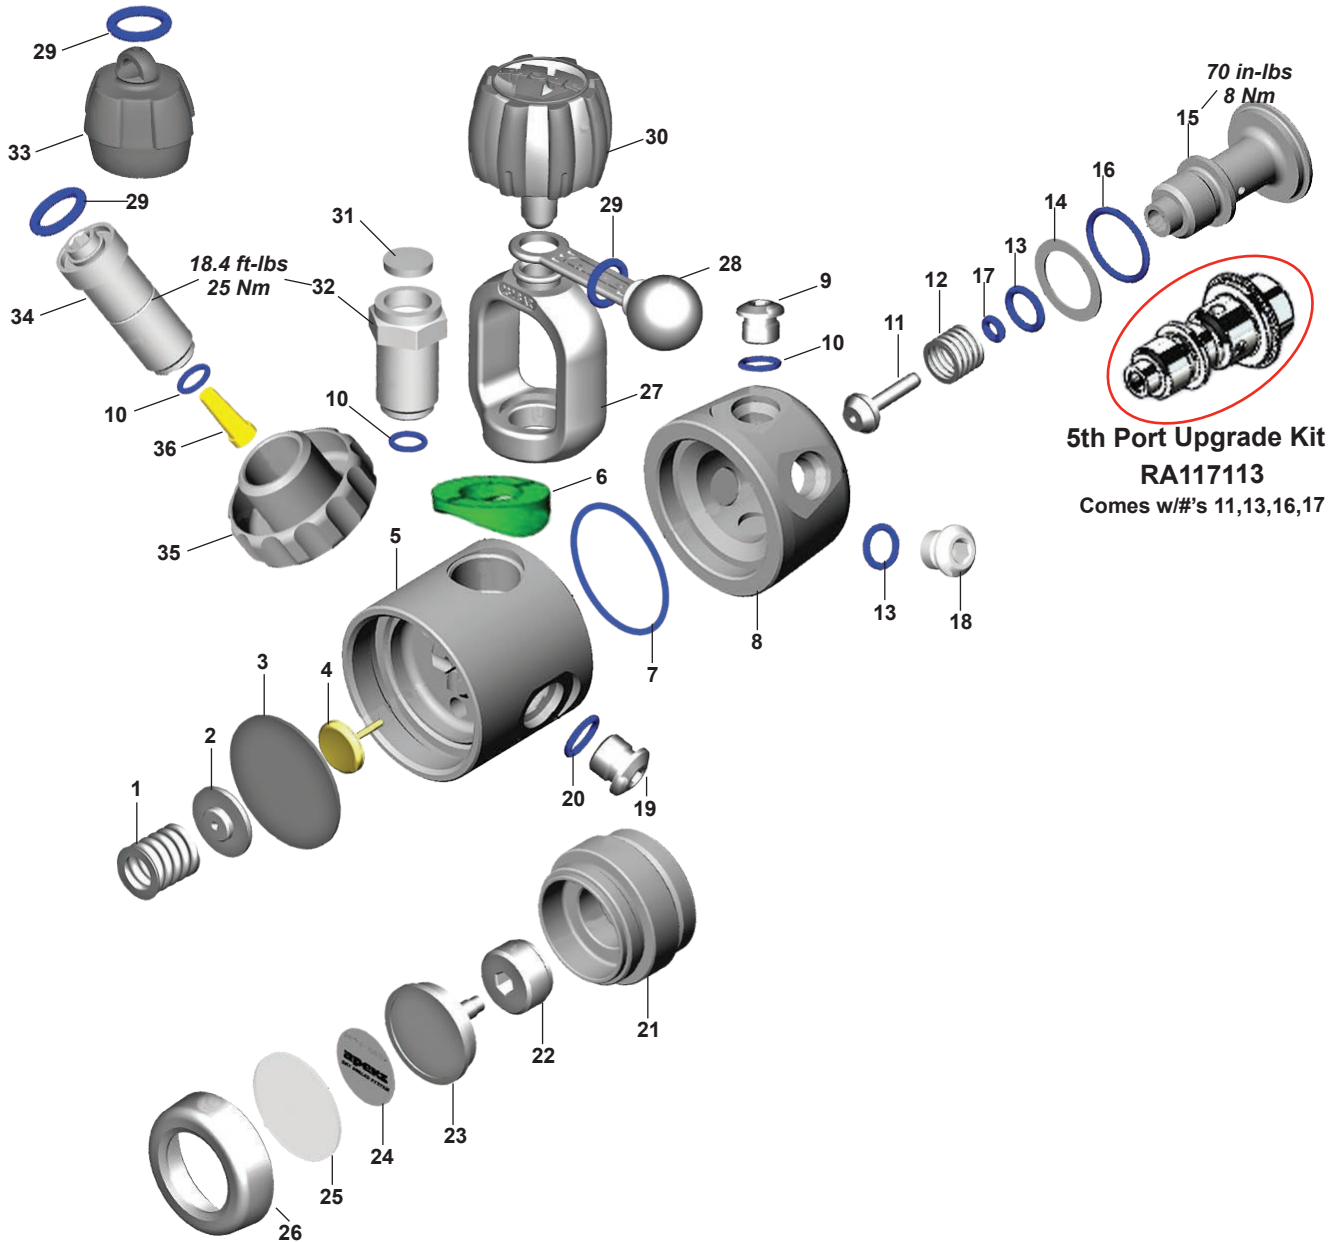

XTX50 (DST) 2006-Present

**5th Port Upgrade Kit
RA117113**
Comes w/#'s 11,13,16,17

KEY# PART# DESCRIPTION

.....	RT141114	Service Kit, Diaphragm First Stage
.....	RA117113	5-Port Turret Upgrade Kit
.....	RA112112	Din Conversion Kit
1	RG912271	Spring
2	RG912362	Spring Carrier
3	RG912062	Diaphragm
4	RG912063	Valve Lifter
5	RG912305	Body w/Lazer Graphic
6	RG912053	Distance Piece
7	RG912231	O-ring (10 pk)
8	RG912106	Turret with 3/8" MP Port, XTX
.....	RG912306	Turret with 1/2" MP Port, ATX/TX
9	RG912042	Blanking Plug 3/8"
10	RG912229	O-ring (10 pk)
11	RG912048	HP Valve
12	RG912047	Spring
13	RG912230	O-ring (10 pk)
14	RG912046	Thrust Washer
15	RG912307	Turret Retaining Bolt
16	RG912232	O-ring (10 pk)

Part numbers in **BOLD ITALICS** indicate standard overhaul replacement part.

KEY# PART# DESCRIPTION

17	RG912227	O-ring (10 pk)
18	RG912072	Blanking Plug 1/2", ATX, TX
19	RG912045	Blanking Plug 7/16"
20	RG912453	O-ring (10 pk)
21	RG912060	Diaphragm Clamp
22	RG912061	Spring Adjuster
23	RG912067	Hydrostatic Transmitter
24	RG912347	Decal
25	RG912065	Hydrostatic Diaphragm
26	RG912068	Environmental End Cap
27	RG912036	Yoke Clamp
28	RG912038	Protective Cap
29	RG912224	O-ring (10 pk)
30	RG912417	Yoke Clamp Screw, Comolded
31	RG912040	Filter, Porvair (Yoke)
.....	RA121117	Filter, Porvair (20pk)
32	RG912041	Yoke Clamp Connector
33	RG912127	Protective Cap DIN
34	RG912057	Handwheel Connector
35	RG912055	Handwheel 300 Bar
36	RG912059	Conical Filter (DIN)